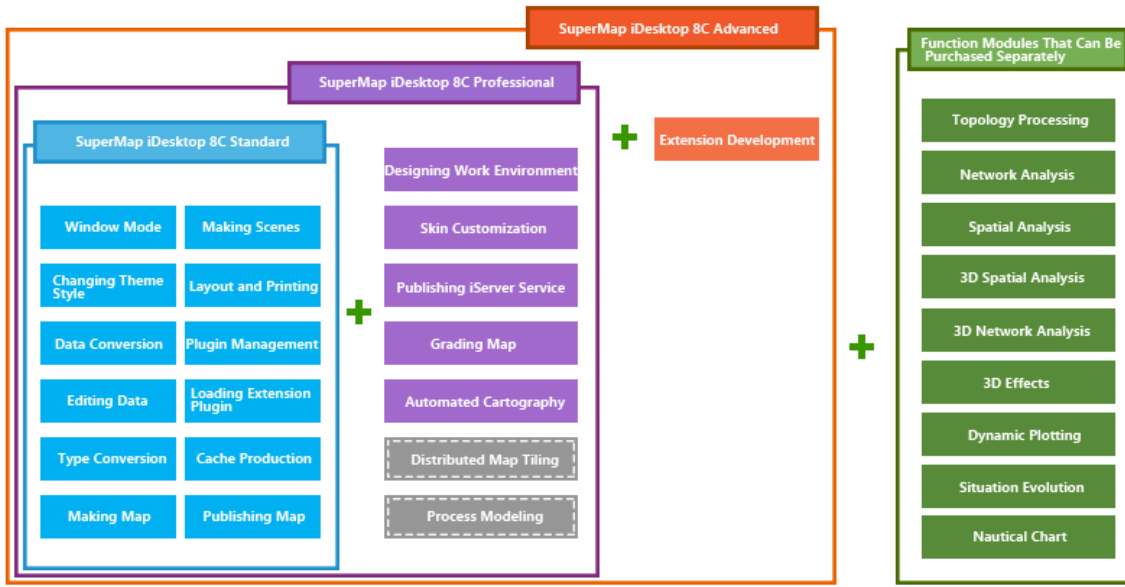

SuperMap iDesktop Licenses

SuperMap iDesktop is a plugin application based on SuperMap iObjects .NET 8C desktop library and .NET Framework 4.0. SuperMap iDesktop needs the license. In order to meet the different requirements, SuperMap iDesktop has three types of licenses, standard, advanced and professional. The detailed information are as below:

A Comparison Table between Licenses and Modules

The following table lists the correspondence between the SuperMap iDesktop 9D product features and the license information, which makes it easy for the user to query the license information required for the functions used.

Functional Classification	Function Module Name	License Information
	Analysis	analysis license and a facility network license
	Facility Network Analysis	
Chart	Chart Module	Chart License
Extension Development	Theme And Interface Customization	SuperMap iDesktop 9D Professional and above
Dynamic Plotting	2D Dynamic Plotting	2D dynamic plotting license and 3D dynamic plotting license are available at the same time
	3D Dynamic Plotting	
Situation Deduction	2D Situation Deduction	2D Situation Deduction license and 3D Situation Deduction license are available at the same time
	3D Situation Deduction	
Cache	Cache Module	SuperMap iDesktop 9D Standard and above
Online	Network Service	SuperMap iDesktop 9D Standard and above
Map	Map Browsing	SuperMap iDesktop 9D Standard and above
	Map Editing	
	Automatic Drawing	
Layout	Layout Browsing	SuperMap iDesktop 9D Standard and above
	Layout Editing	
Scene	3D Browsing	SuperMap iDesktop 9D Standard and above
	3D Editing	
	3D Performance Diagnosis	
	3D Effects	3D Particle Effects License
	3D Spatial Analysis	3D Spatial Analysis License
	3D Network Analysis	3D Network Analysis License
Attribute Table	Attribute Table Module	SuperMap iDesktop 9D Standard and above