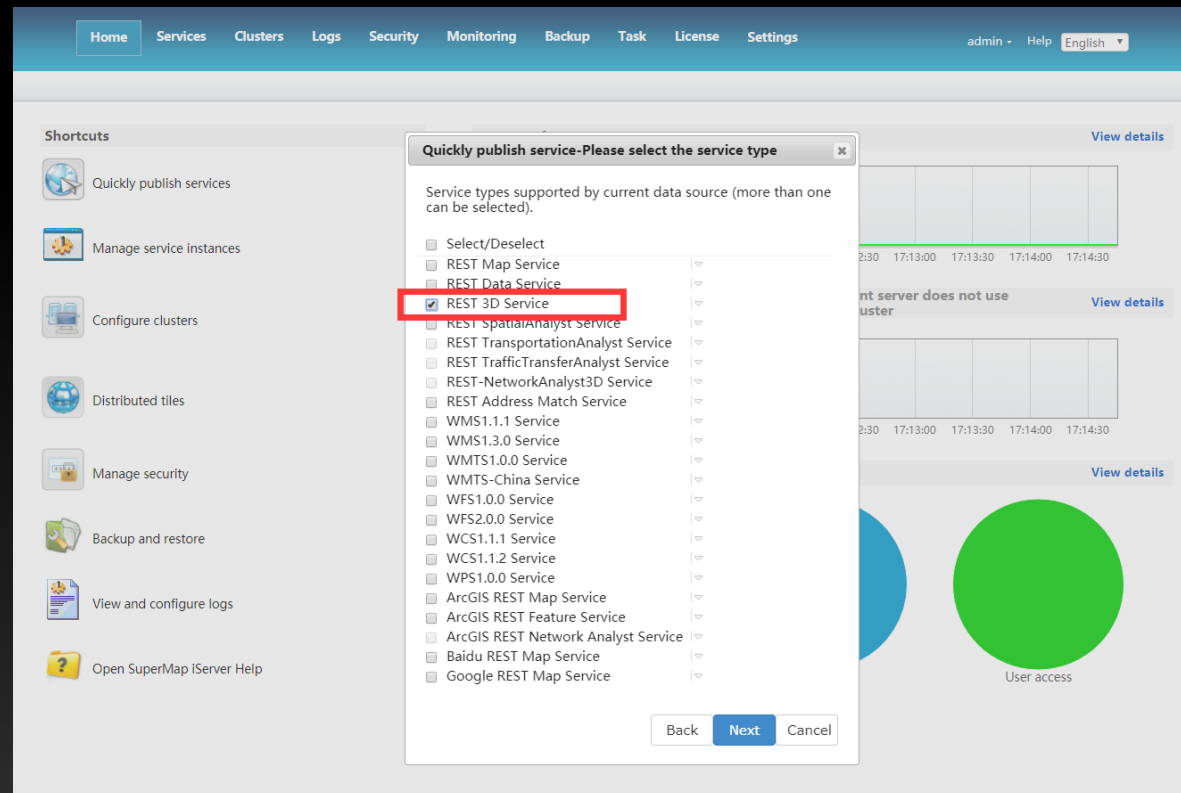

SuperMap Software Co., Ltd.

Data and Service Preparation

SuperMap Software Co., Ltd.

A decorative background graphic consisting of a glowing red sphere with a network of white dots and lines, resembling a globe or a data visualization, set against a dark red gradient background.

Preparations before Development

3D Data Producing

- **Configure appropriate workspace**
 - **Generate cache**
 - **Save workspace**

3D Data Producing

- Tool: SuperMap iDesktop

3D service publishing

- Tool: SuperMap iServer
- Content: through iServer Manager to publish 3D services

3D service publishing

- **3D service resolution:**
 - **Service type: REST**
 - **Service address: for example**
<http://192.168.1.2:8090/iserver/services/3D-beijing/rest/realspace>
 - **3D resources included:**
 - **datas – acquires 3D data information and 3D data cache**
 - **scenes –acquires information for all scenes, including the information for layers in the scene**
 - **symbols – acquires 3D symbol resources**