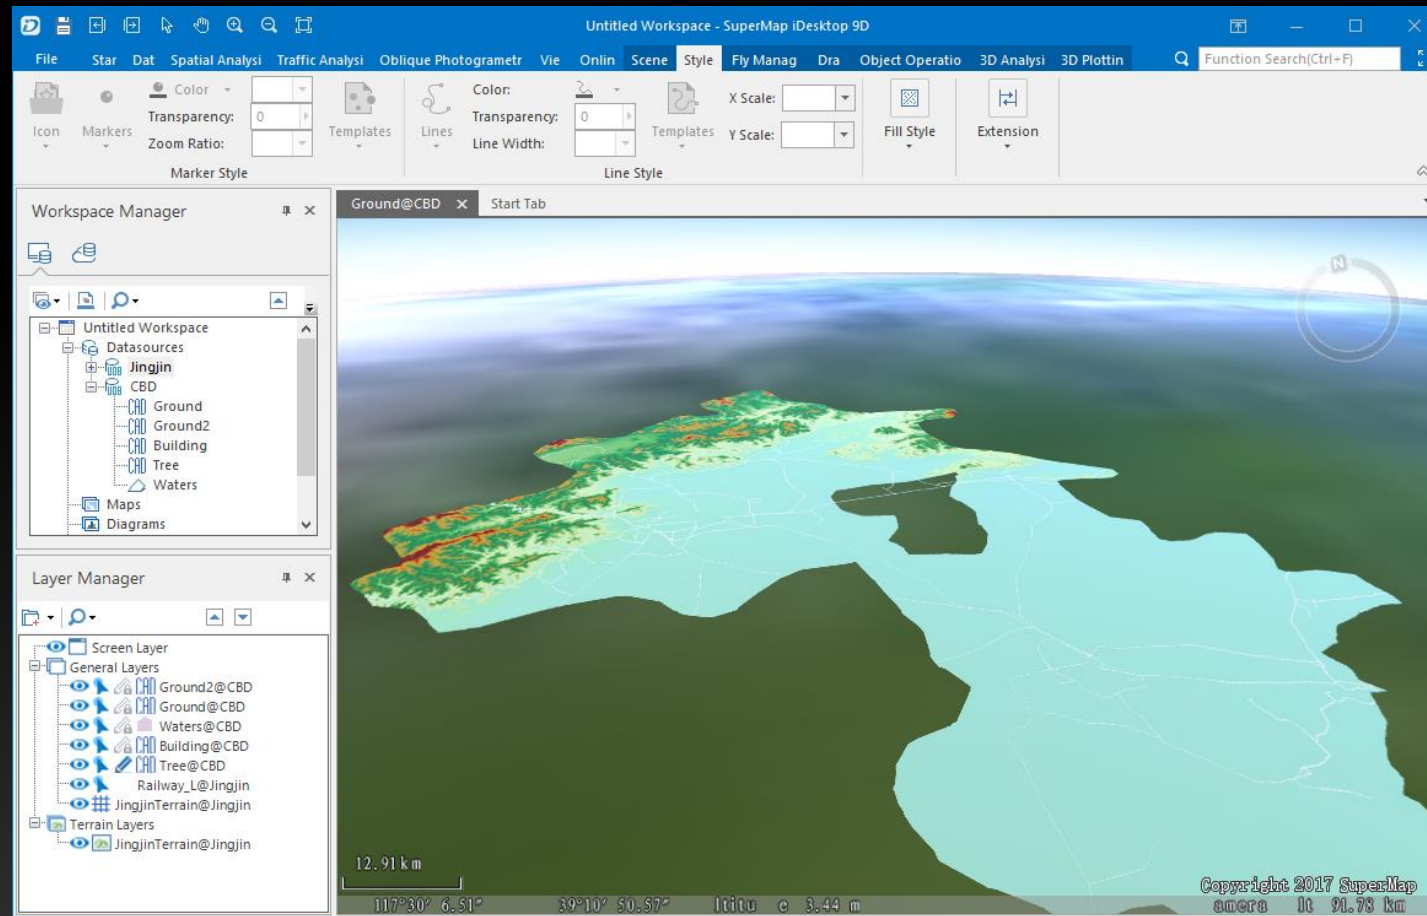

3D Data Producing

- Tool: SuperMap iDesktop