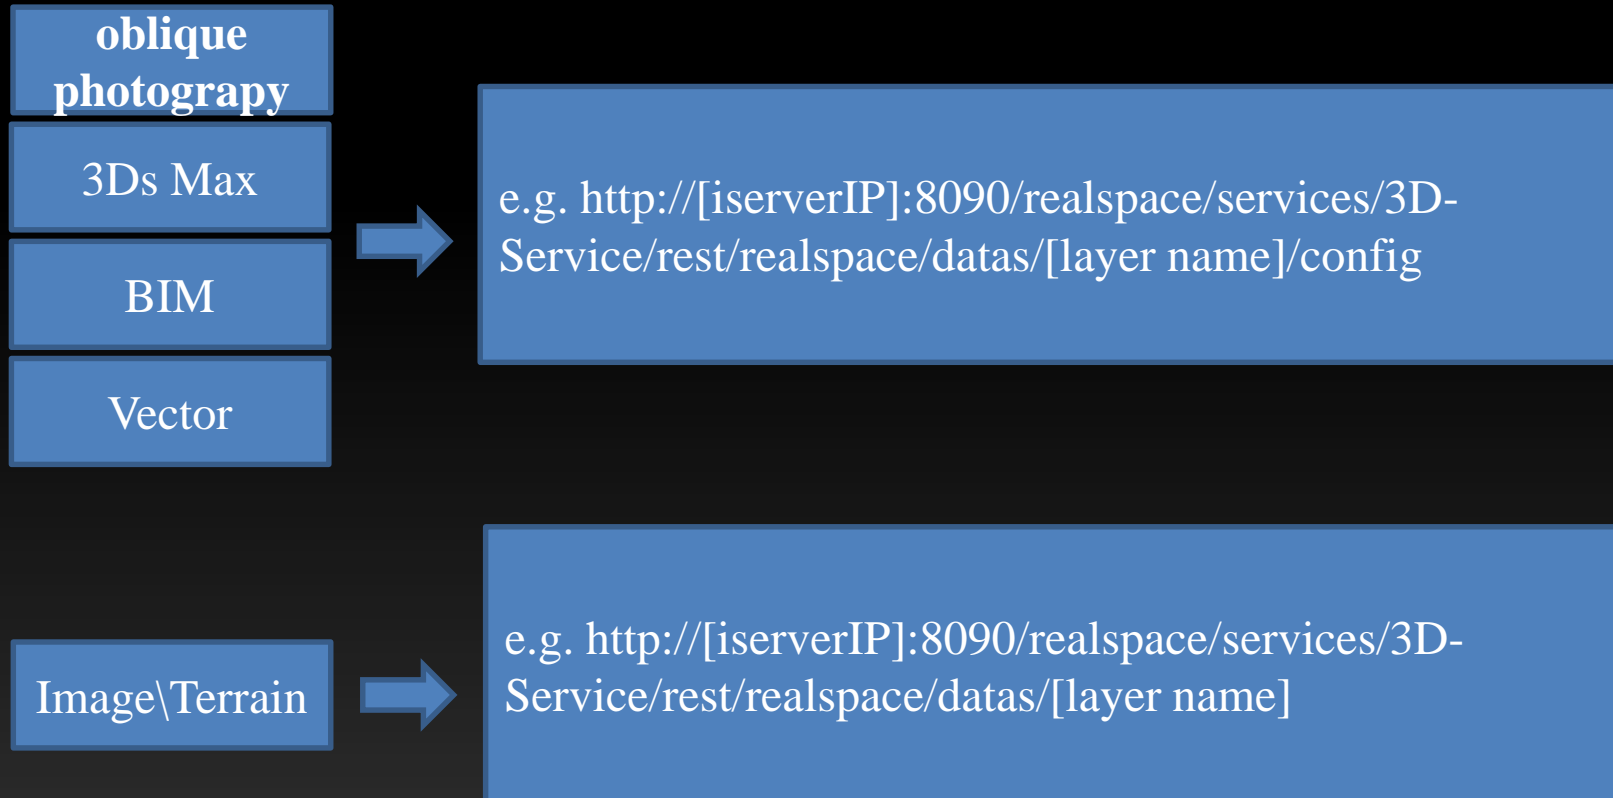

3D service publishing

- url addresses required for non-plugin webGL client development kit: