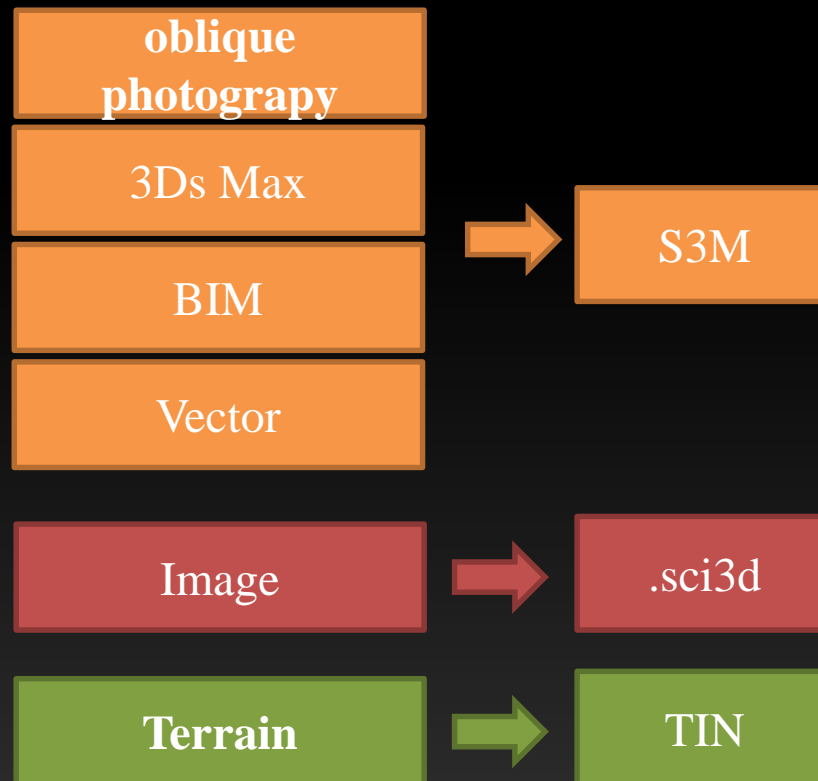

SuperMap Software Co., Ltd.

Data and Service Preparation

SuperMap Software Co., Ltd.

A decorative background graphic consisting of a glowing red sphere with a network of white dots and lines, resembling a globe or a data visualization, set against a dark red gradient background.

Preparations before Development

3D Data Producing

- **Configure appropriate workspace**
 - **Generate cache**
 - **Save workspace**

3D Data Producing

- Tool: SuperMap iDesktop

3D service publishing

- Tool: SuperMap iServer
- Content: through iServer Manager to publish 3D services

3D service publishing

- **3D service resolution:**
 - **Service type: REST**
 - **Service address: for example**
<http://192.168.1.2:8090/iserver/services/3D-beijing/rest/realspace>
 - **3D resources included:**
 - **datas – acquires 3D data information and 3D data cache**
 - **scenes –acquires information for all scenes, including the information for layers in the scene**
 - **symbols – acquires 3D symbol resources**